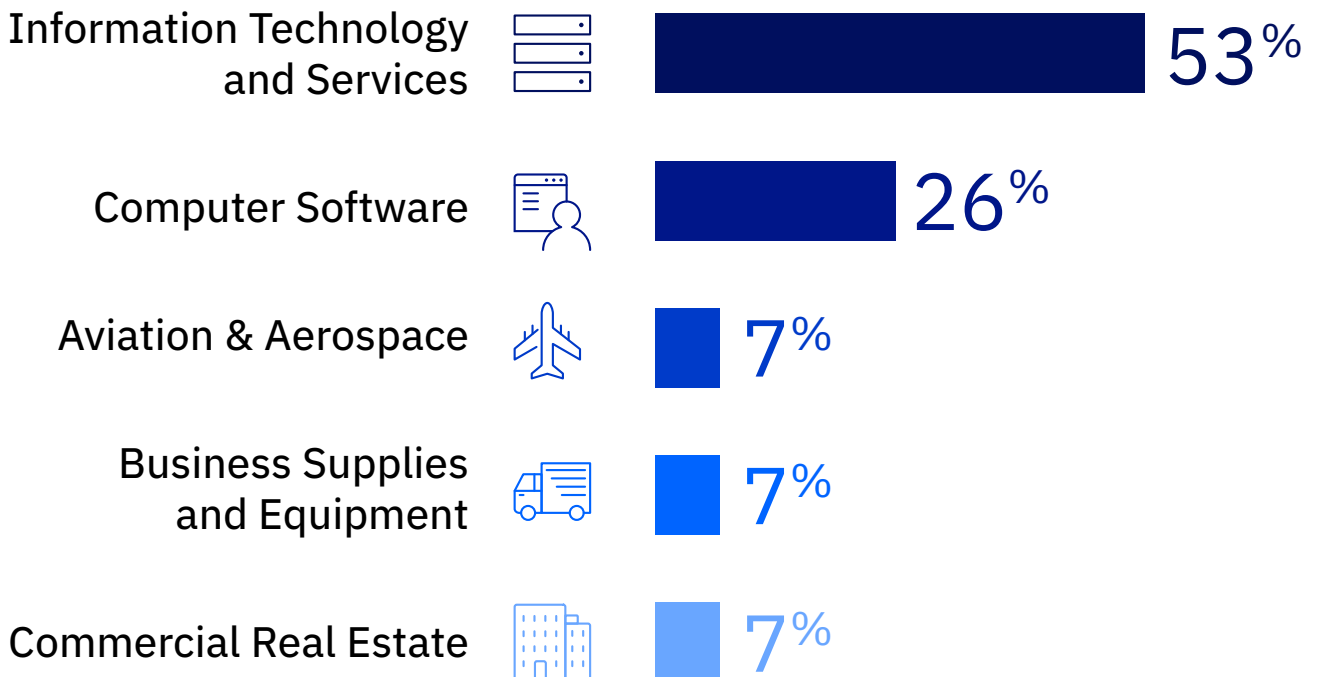

## Industries Served

Senior Database  
Consultant,  
Information Technology  
and Services Industry

A robust database product that is way ahead of the competition. The incredible feature set and versatility makes it ideal as a back end workhorse supporting huge ERP systems and data warehouses, or as a small footprint database for internet of things applications, and everything in between.